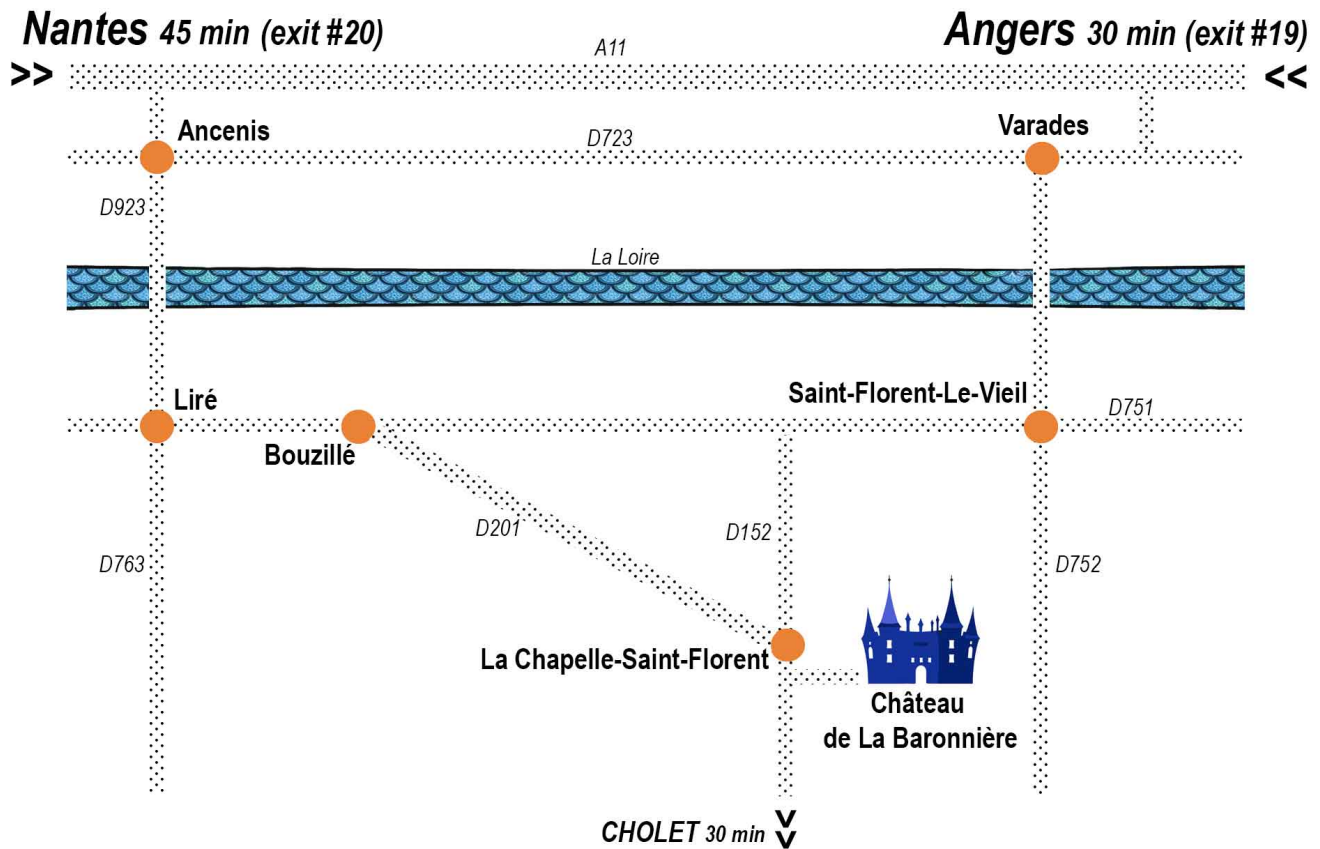

Château de La Baronnière | Accès

GPS coordinates > Latitude : 47.326642 | Longitude : -1.029809

Château de La Baronnière is located a few kilometers from the village La Chapelle-Saint-Florent. We advise you to come by car in order to be able to drive freely in the surroundings. You can also rent a car in Nantes or Angers.

BY CAR : 3 hours and a half from Paris by the highway A11 (exit 19).

BY TRAIN : The nearest railway station is Varades, then Ancenis and Angers,

BY PLANE : the nearest aerodrome is Ancenis & the nearest Airport is Nantes Atlantique.